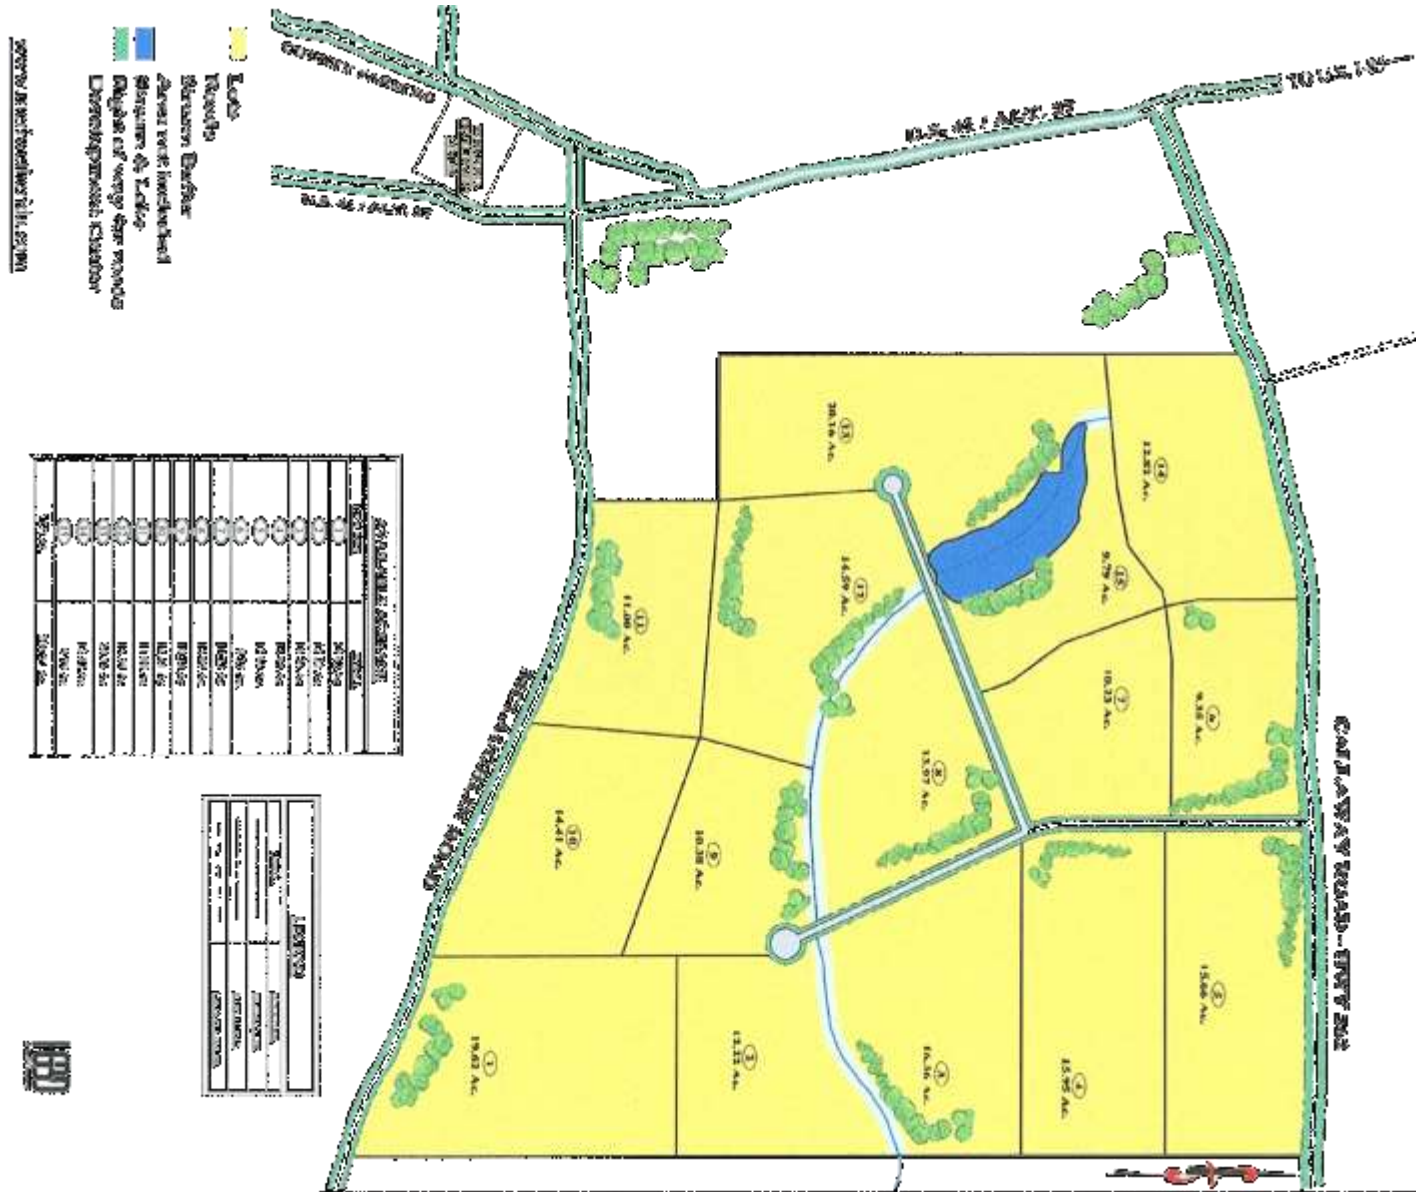

Greenville North Industrial Park

Meriwether County, Georgia

www.meriwetherida.com