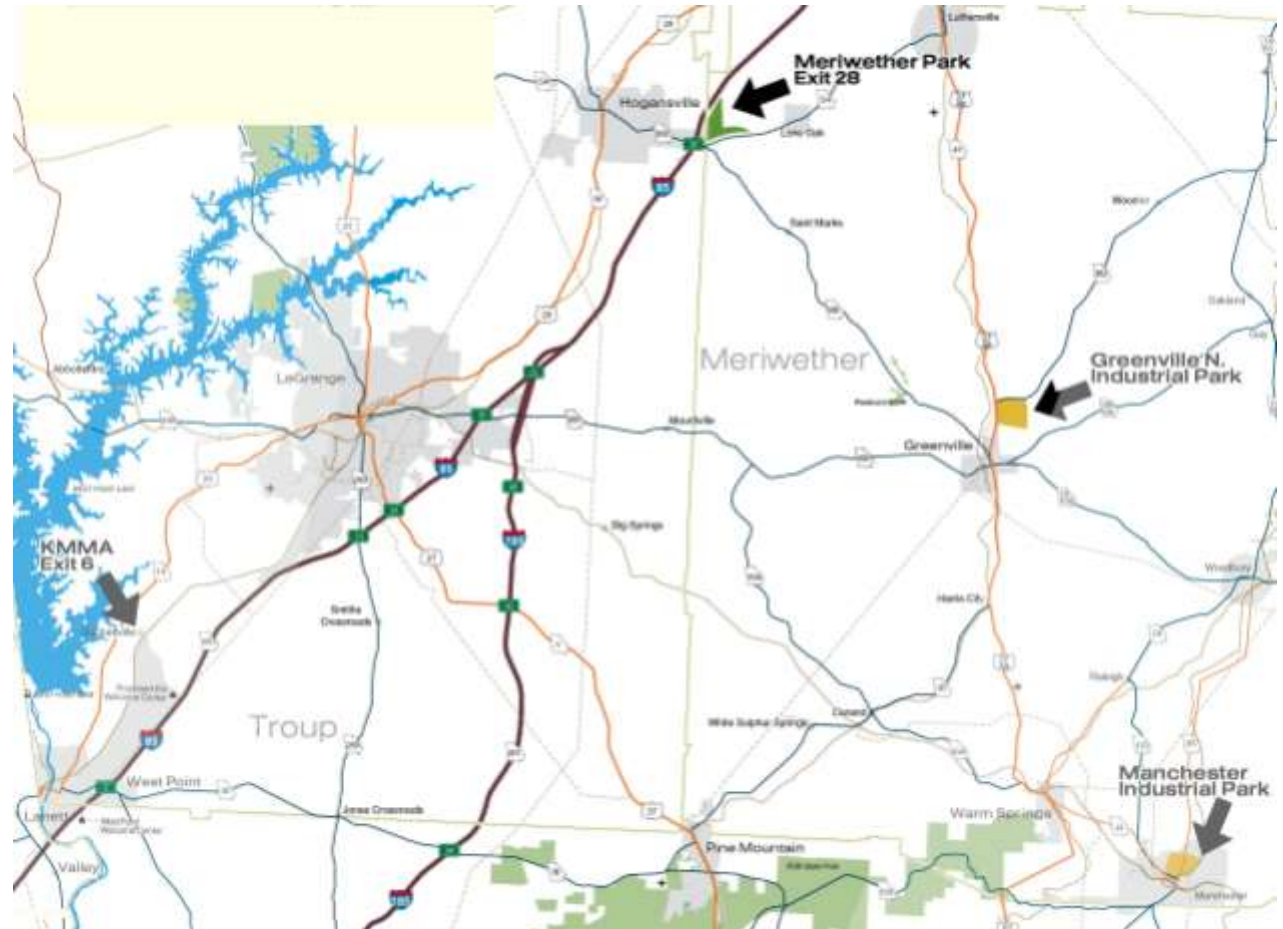

Meriwether Park

Meriwether County, Georgia

www.meriwetherida.com

Meriwether Park has several factors that make it an excellent location for new industry. The northern end of our community is within an hour of Hartsfield-Jackson International Airport and the Atlanta metropolitan area. We have a strong available labor pool with technical training and assistance available from a newly opened Workforce Development Center operated by West Georgia Technical College. We also are fortunate to have strong business leadership in the community, which helps to provide for a stable business environment.