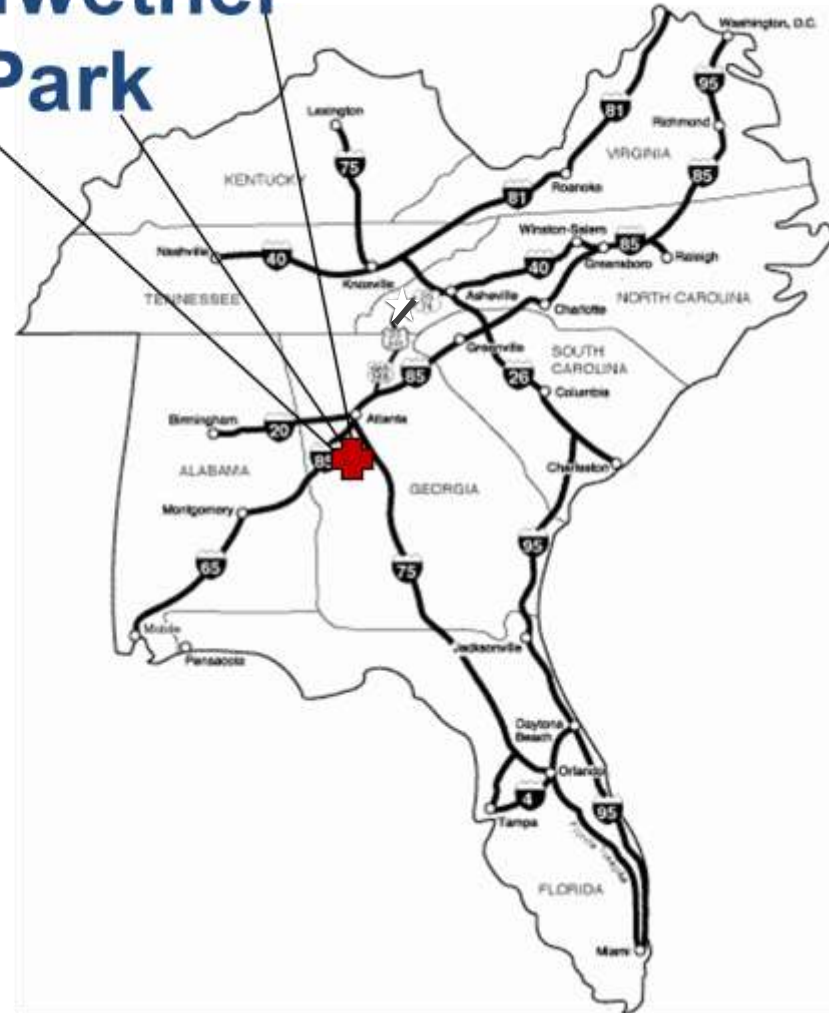

2008

Meriwether
County, Georgia

Meriwether Park

[SITE INFORMATION]

Meriwether County Development Authority – P.o. Box 9 Warm Springs, Georgia 31830 (706)655-2558